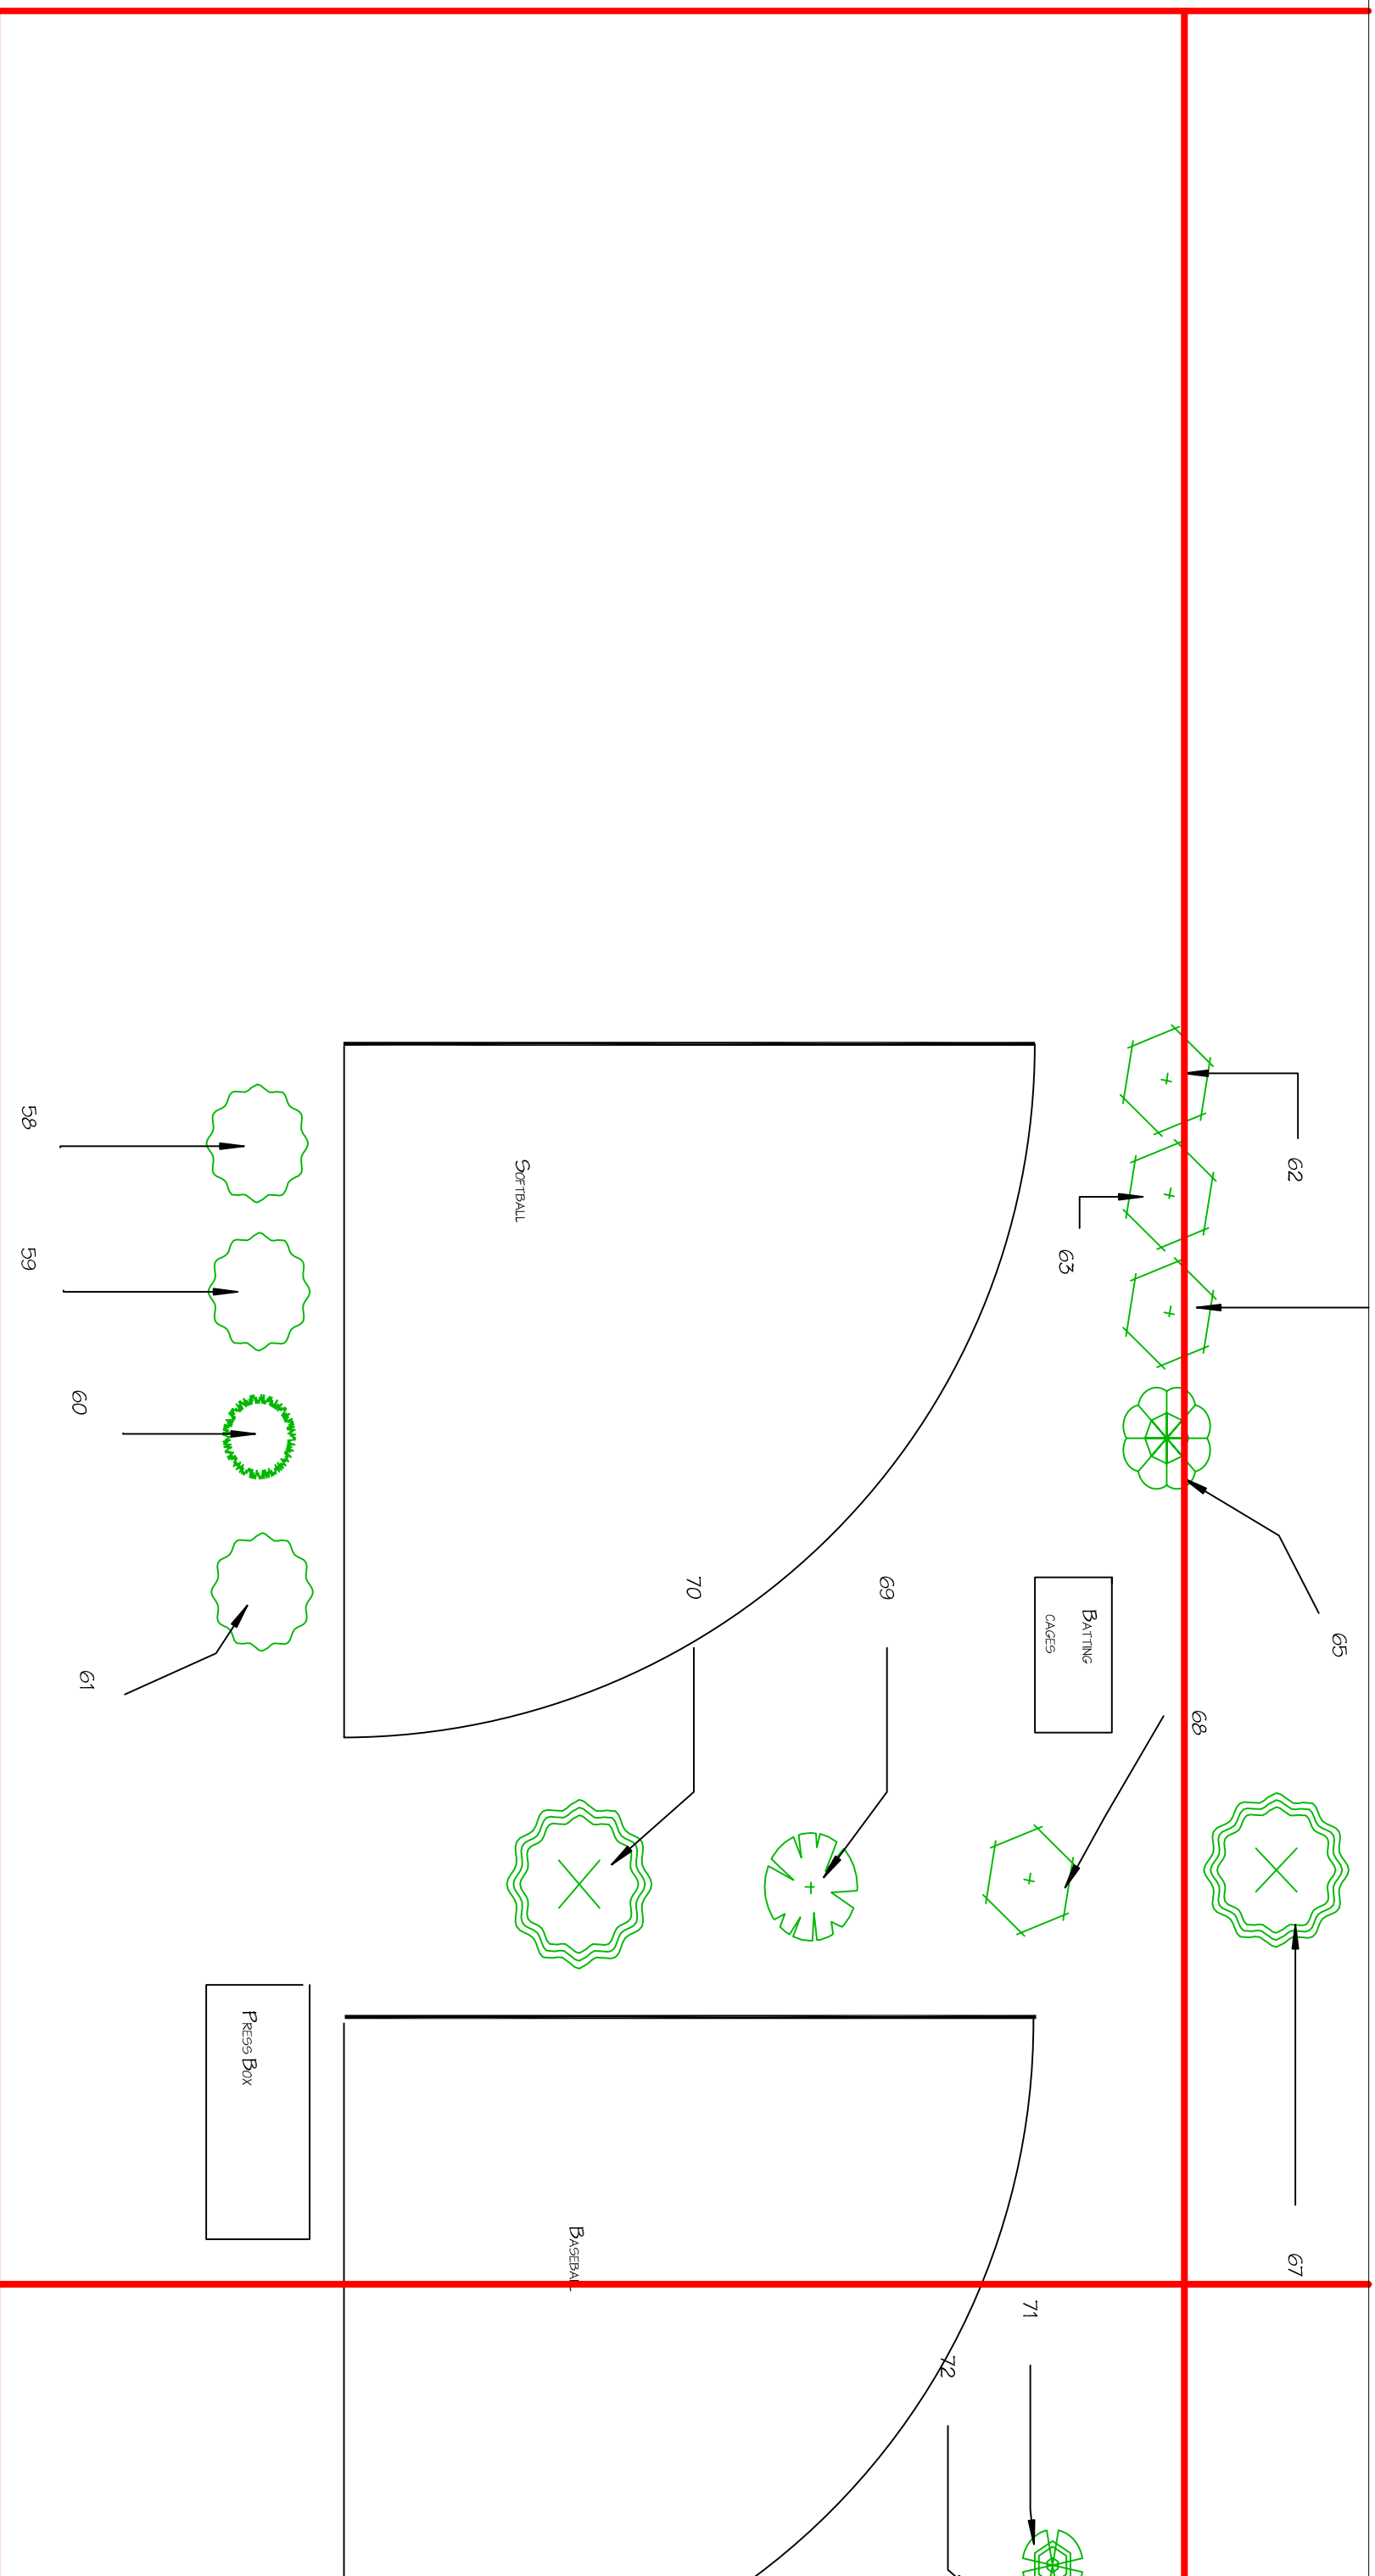

Date: 9/17/2005

Landscape Plan:

Denison Softball & Baseball Fields

Landscape Design by: Tigon Harmonson & Adam Parrrott

ISU Horticulture Department

2

Scale: 1" = 45'

N

Date: 9/17/2005

Landscape Plan:
 Denison Softball & Baseball Fields

3

Scale: 1" = 45'
 Landscape Design by: Tigon Harmonson & Adam Parrrott
 ISU Horticulture Department

Date: 9/17/2005

Landscape Plan:

Denison Softball & Baseball Fields