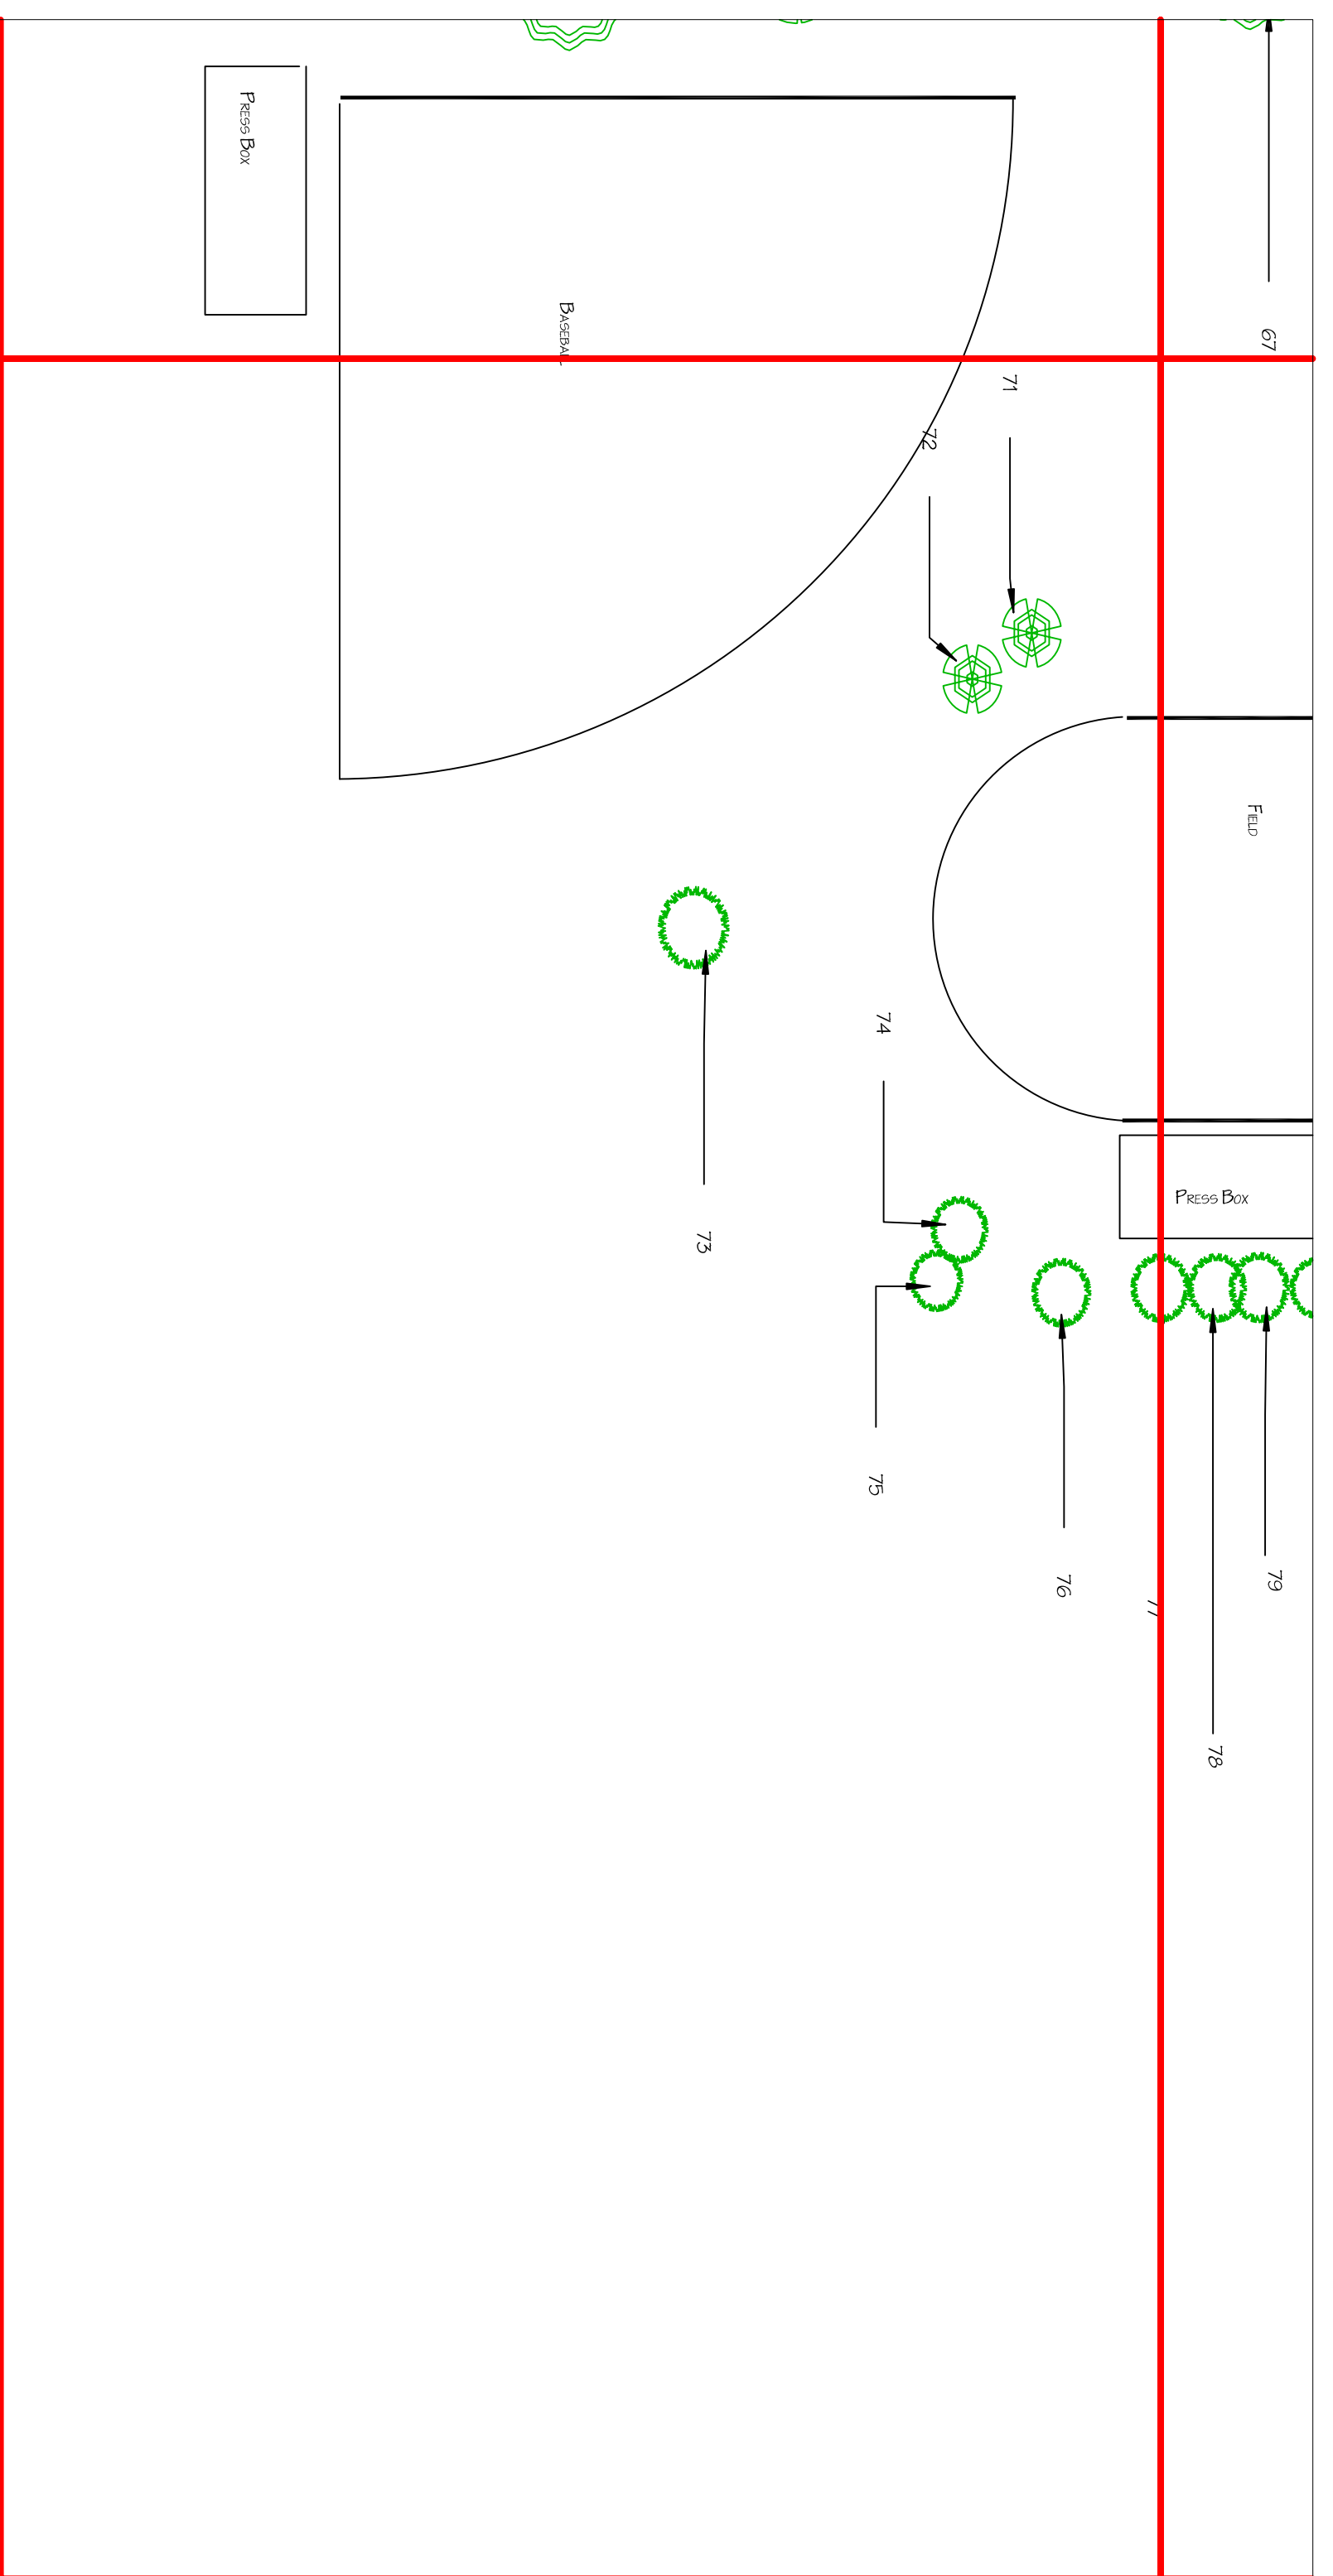

Date: 9/17/2005

Landscape Plan:

Denison Softball & Baseball Fields

Landscape Design by: Tigon Harmonson & Adam Parrrott

ISU Horticulture Department

C

Scale: 1" = 80'

N

Date: 9/17/2005

Landscape Plan:

Denison Softball & Baseball Fields

Landscape Design by: Tigon Harmonson & Adam Parrrott

ISU Horticulture Department

1

Scale: 1" = 45'

N

Date: 9/17/2005

Landscape Plan:

Denison Softball & Baseball Fields

Landscape Design by: Tigon Harmonson & Adam Parrrott

ISU Horticulture Department

2

Scale: 1" = 45'

N

Date: 9/17/2005

Landscape Plan:
 Denison Softball & Baseball Fields

3

Scale: 1" = 45'
 Landscape Design by: Tigon Harmonson & Adam Parrrott
 ISU Horticulture Department

Date: 9/17/2005

Landscape Plan:

Denison Softball & Baseball Fields