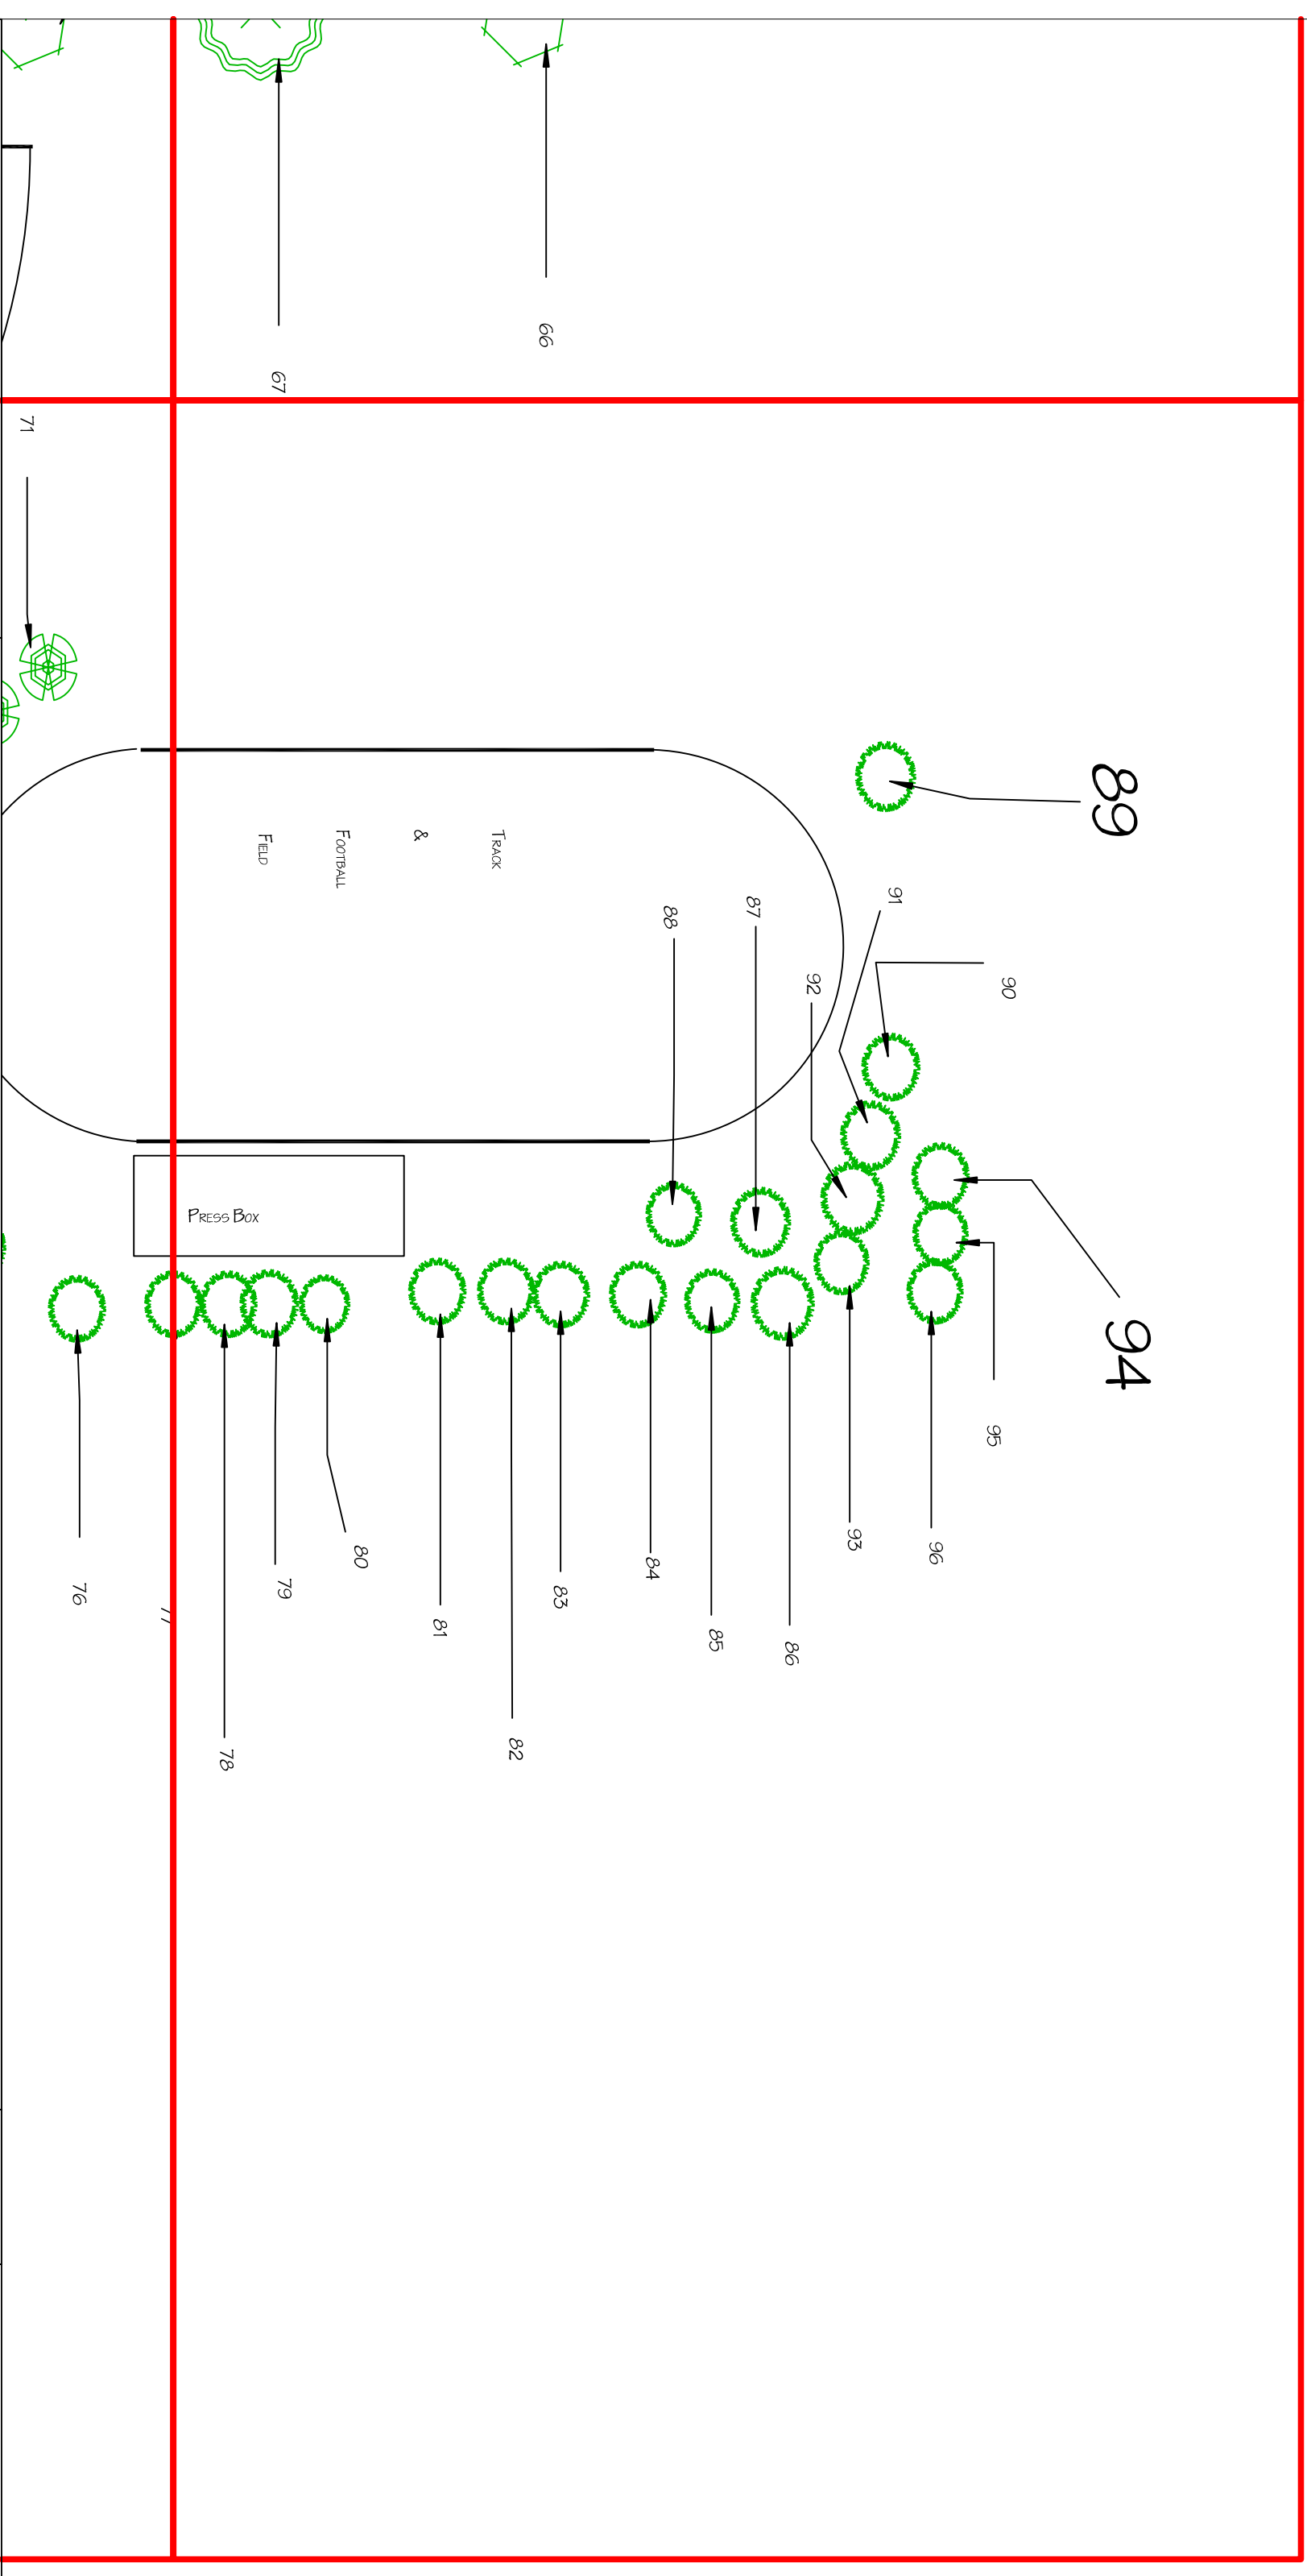

Date: 9/17/2005

Landscape Plan:

Denison Softball & Baseball Fields

Landscape Design by: Tigon Harmonson & Adam Parrrott

ISU Horticulture Department

C

Scale: 1" = 80'

N

Date: 9/17/2005

Landscape Plan:

Denison Softball & Baseball Fields

Landscape Design by: Tigon Harmonson & Adam Parrrott

ISU Horticulture Department

1

Scale: 1" = 45'

N

Date: 9/17/2005

Landscape Plan:

Denison Softball & Baseball Fields

Landscape Design by: Tigon Harmonson & Adam Parrrott

ISU Horticulture Department

2

Scale: 1" = 45'

N

Date: 9/17/2005

Landscape Plan:
 Denison Softball & Baseball Fields

3

Scale: 1" = 45'
 Landscape Design by: Tigon Harmonson & Adam Parrrott
 ISU Horticulture Department

Date: 9/17/2005

Landscape Plan:

Denison Softball & Baseball Fields