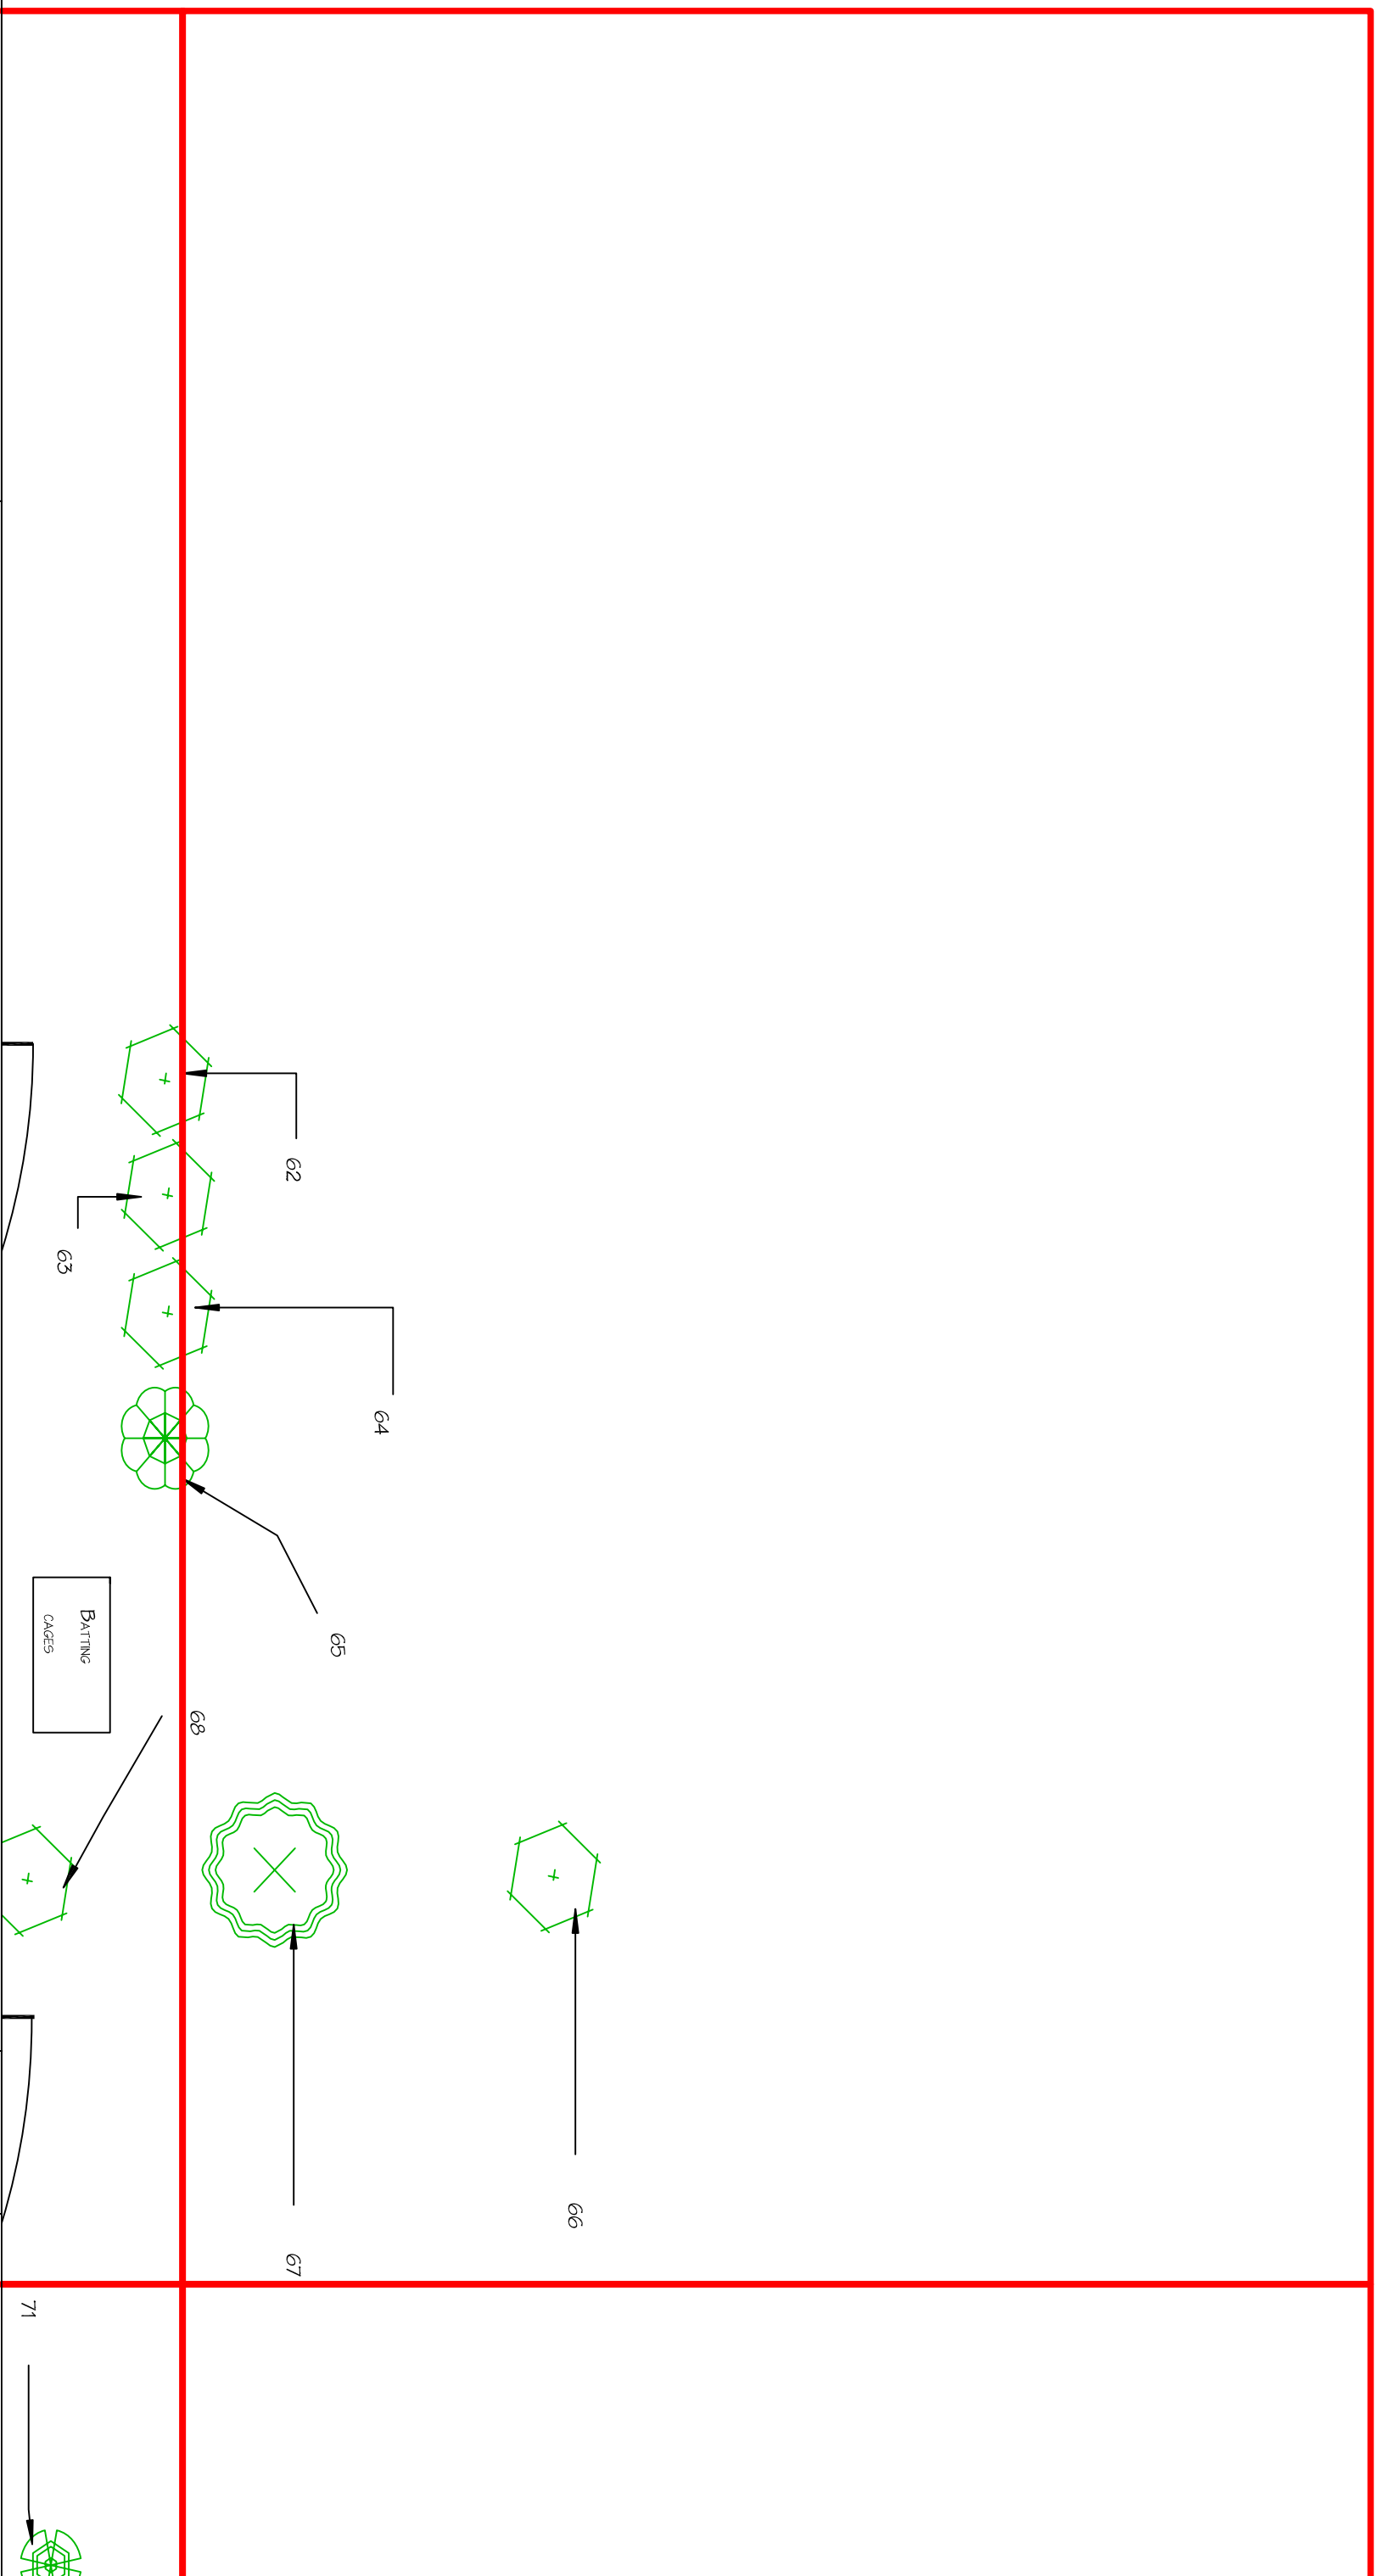

Date: 9/17/2005

Landscape Plan:

Denison Softball & Baseball Fields

Landscape Design by: Tigon Harmonson & Adam Parrrott

ISU Horticulture Department

C

Scale: 1" = 80'

N

Date: 9/17/2005

Landscape Plan:

Denison Softball & Baseball Fields

Landscape Design by: Tigon Harmonson & Adam Parrrott

ISU Horticulture Department

1

Scale: 1" = 45'

N

Date: 9/17/2005

Landscape Plan:

Denison Softball & Baseball Fields

Landscape Design by: Tigon Harmonson & Adam Parrrott

ISU Horticulture Department

2

Scale: 1" = 45'

N

Date: 9/17/2005

Landscape Plan:
 Denison Softball & Baseball Fields

3

Scale: 1" = 45'
 Landscape Design by: Tigon Harmonson & Adam Parrrott
 ISU Horticulture Department

Date: 9/17/2005

Landscape Plan:

Denison Softball & Baseball Fields