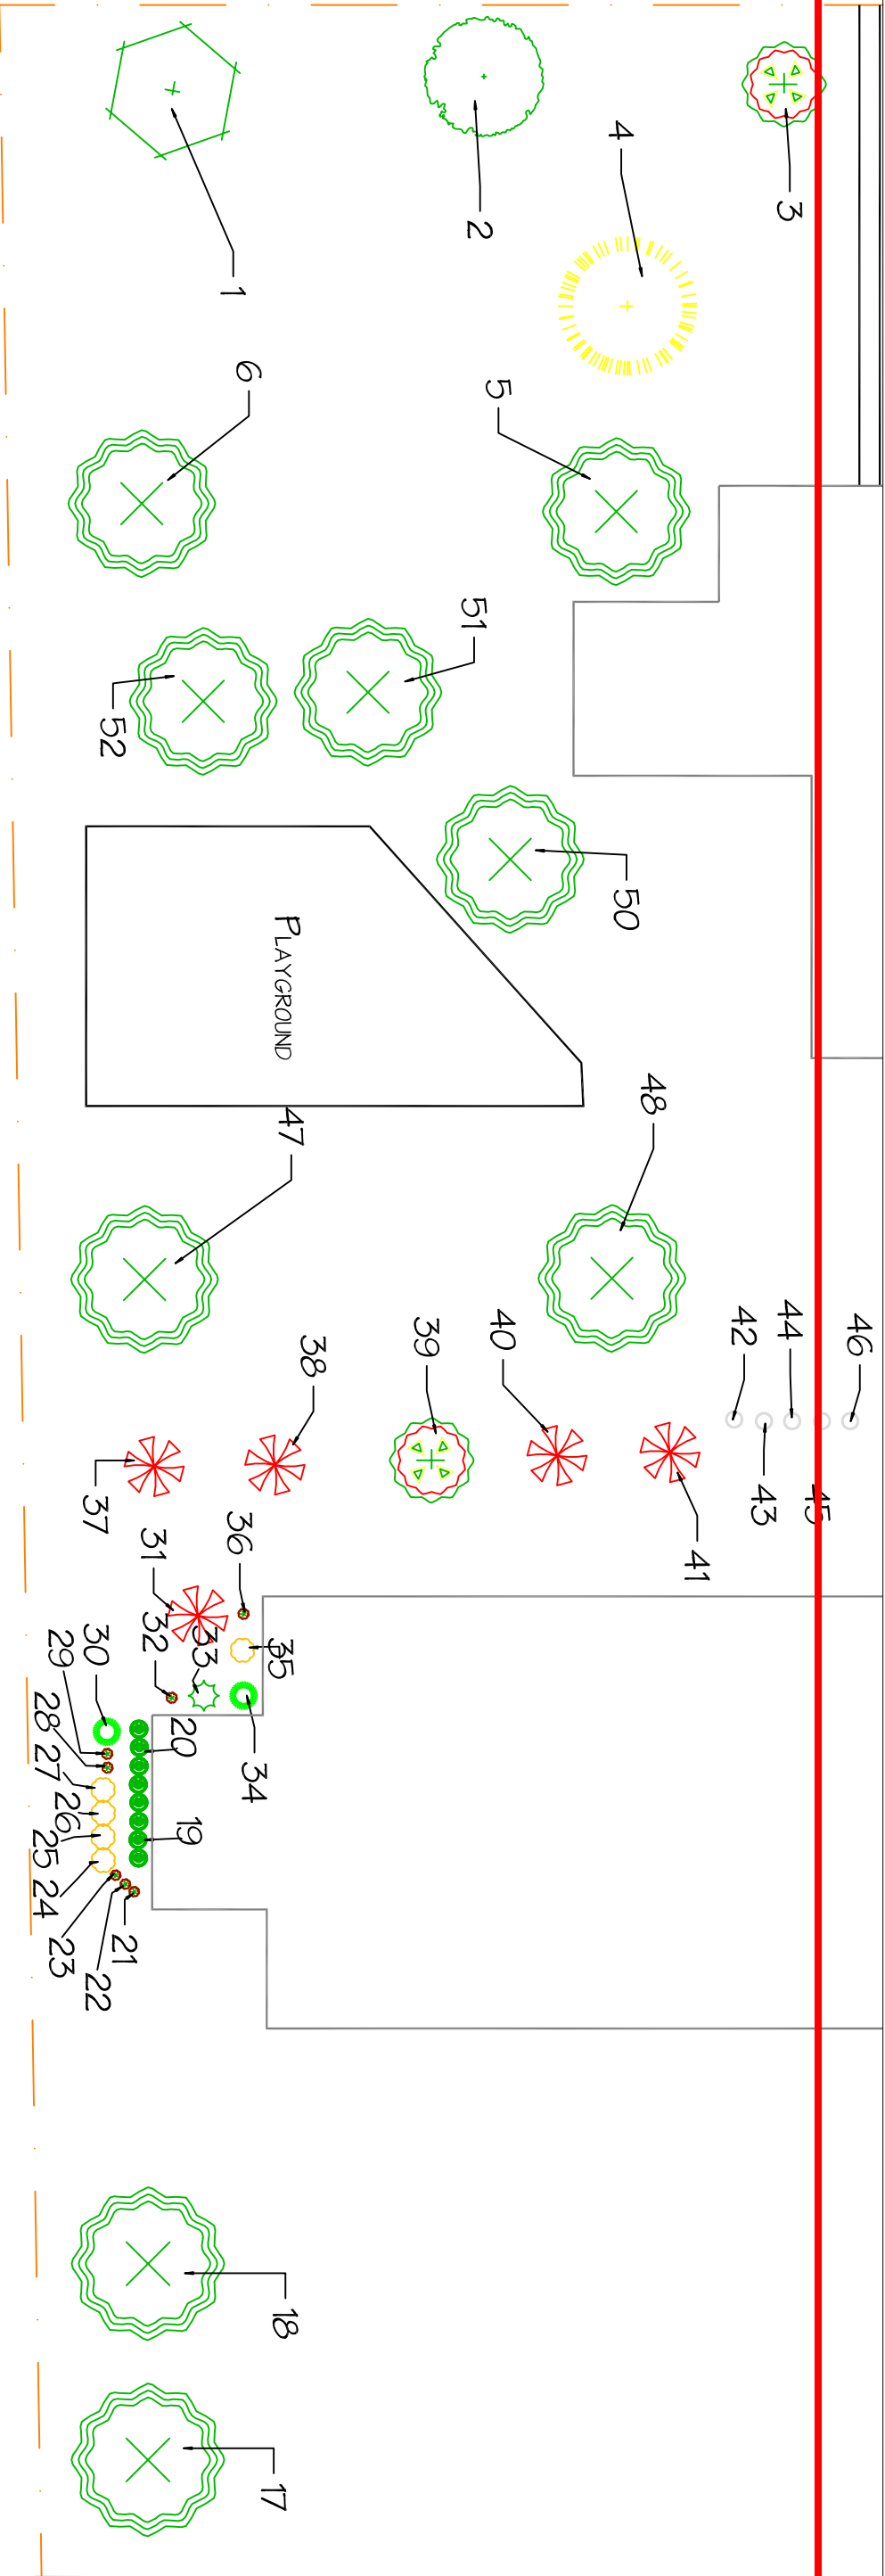

Date: 9/17/2005

Landscape Plan:
Mt. Ayr Elementary School

1

Scale: 1" = 80'

Landscape Design by: Tigon Harmonson & Adam Parrott

ISU Horticulture Department

N

C

Date: 9/17/2005

Landscape Plan:

Mt. Ayr Elementary School

Landscape Design by: Tigon Harmonson & Adam Parrott

ISU Horticulture Department

1

Scale: 1" = 40'

N

1

Date: 9/17/2005

Landscape Plan:

Mt. Ayr Elementary School

Landscape Design by: Tigon Harmonson & Adam Parrott

ISU Horticulture Department

2

Scale: 1" = 40'