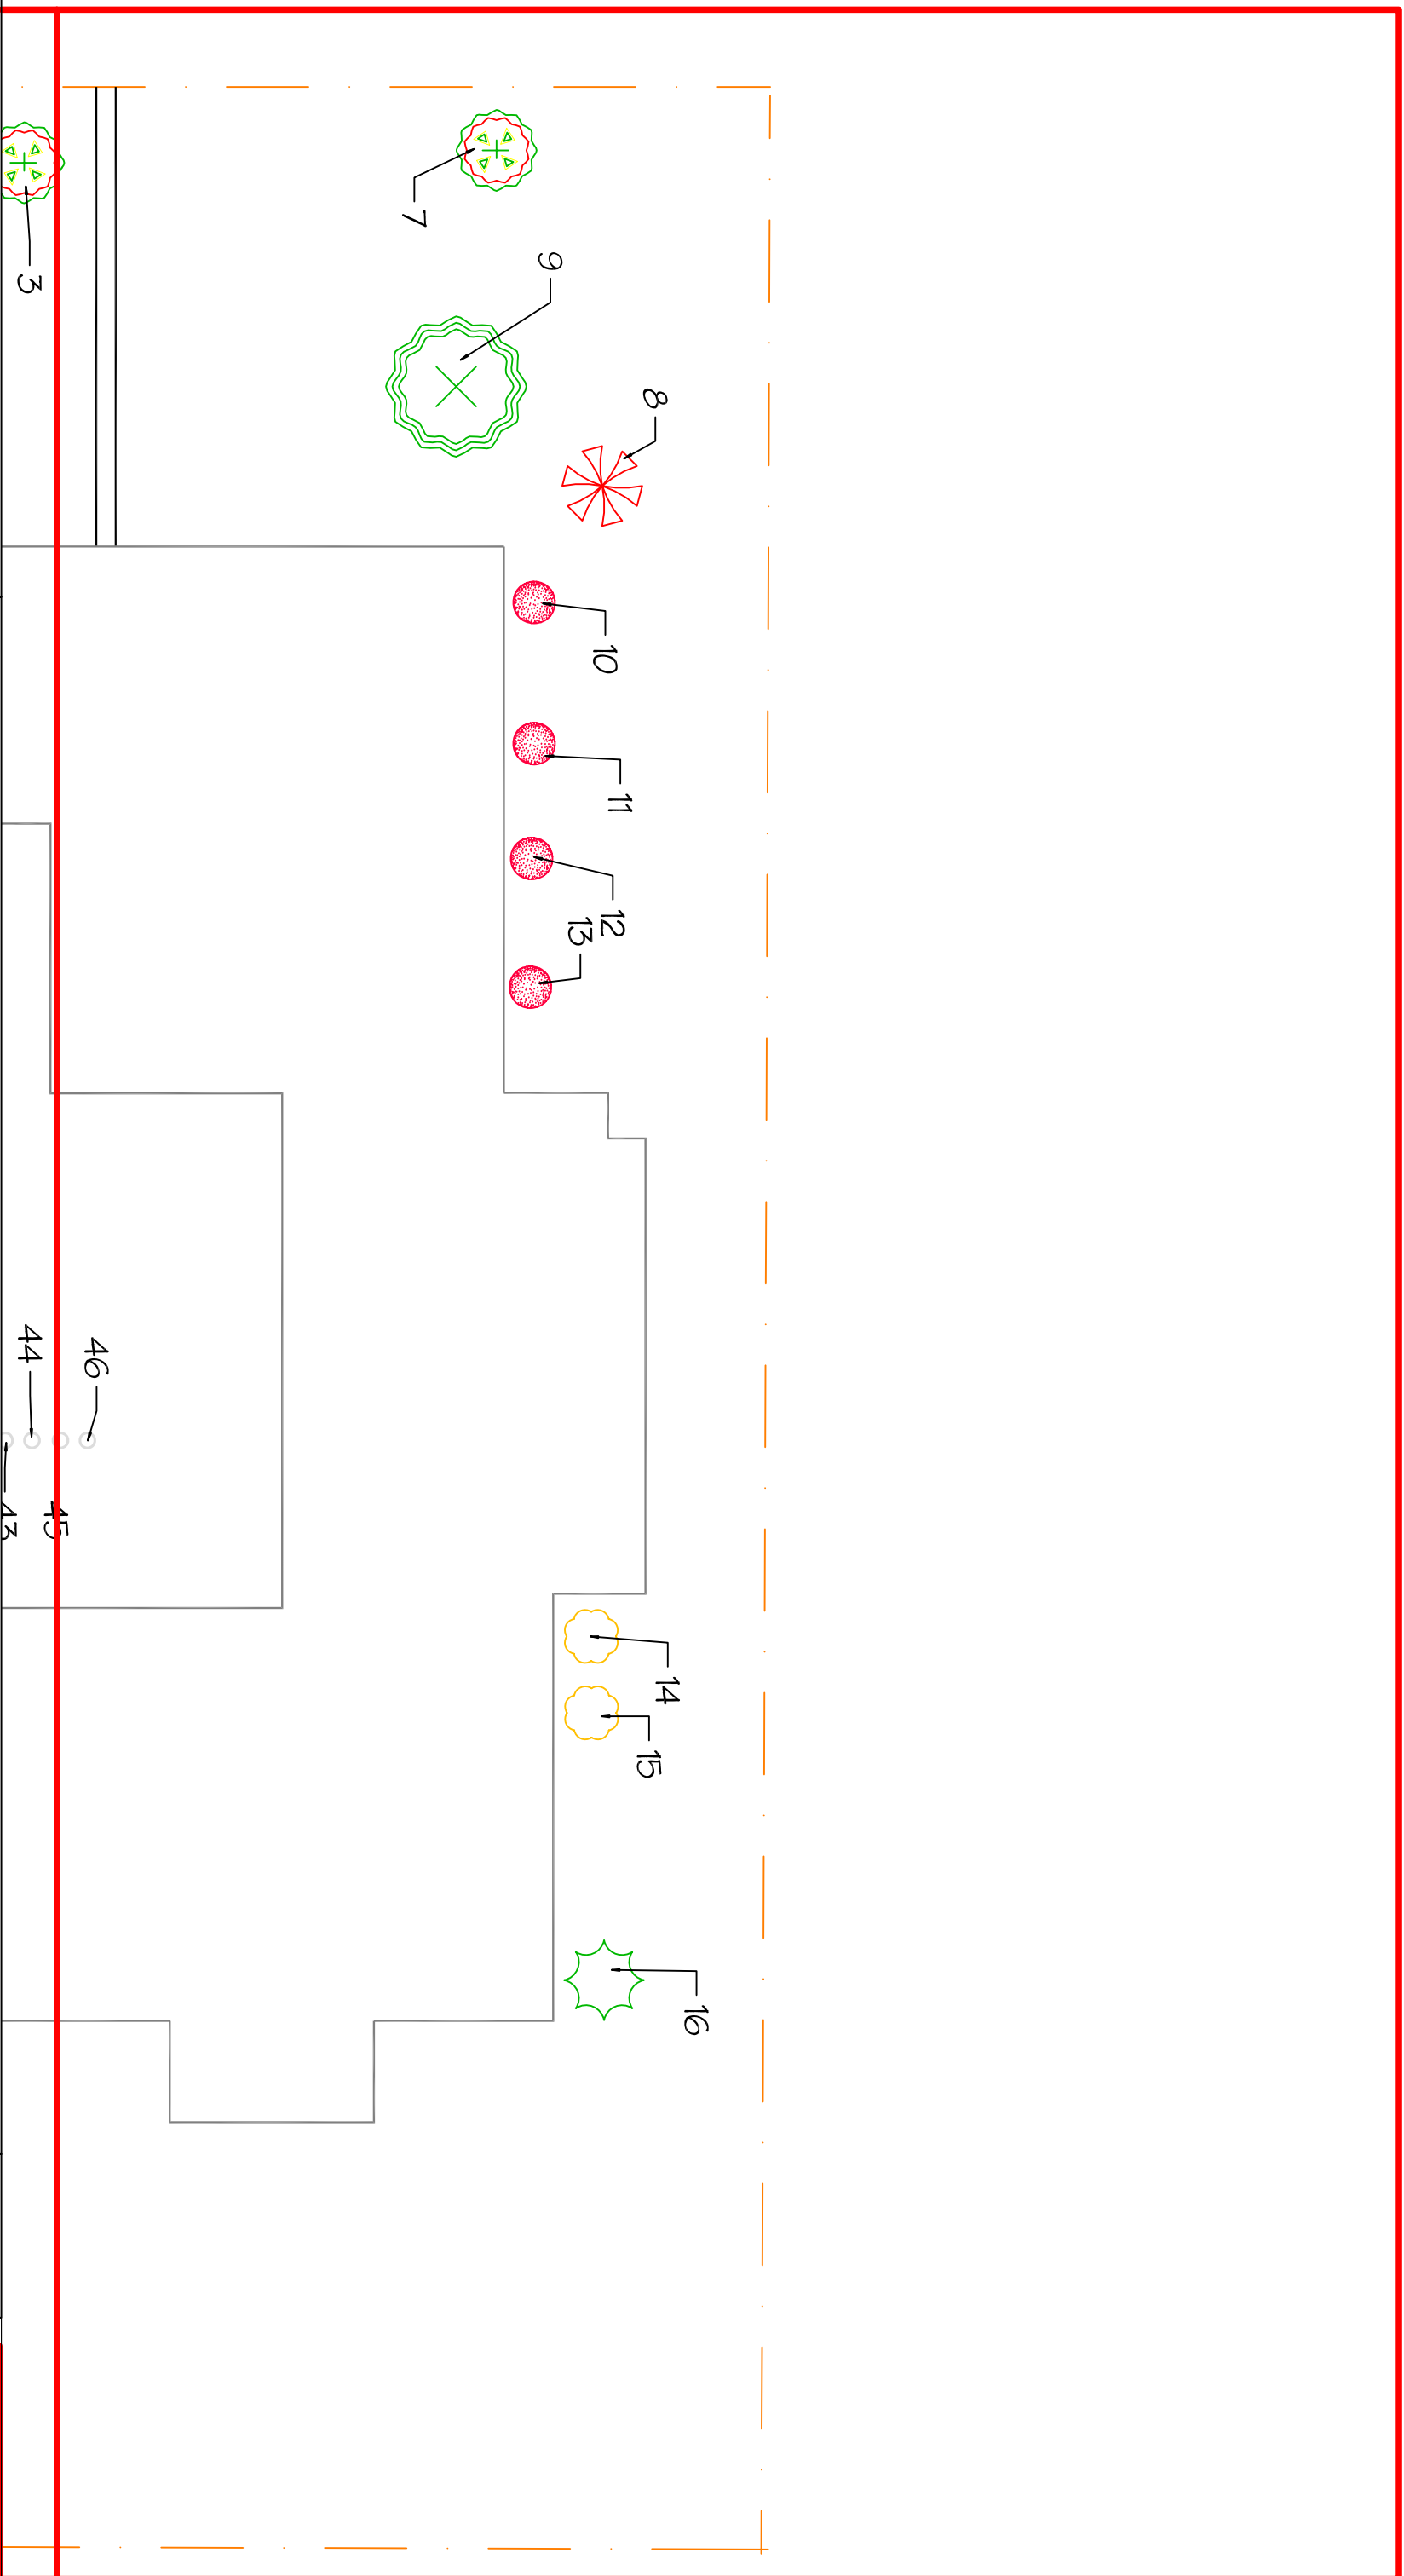

Date: 9/17/2005

Landscape Plan:
Mt. Ayr Elementary School

1

Scale: 1" = 80'

Landscape Design by: Tigon Harmonson & Adam Parrott

ISU Horticulture Department

N

C

Date: 9/17/2005

Landscape Plan:

Mt. Ayr Elementary School

Landscape Design by: Tigon Harmonson & Adam Parrott

ISU Horticulture Department

1

Scale: 1" = 40'

N

1

Date: 9/17/2005

Landscape Plan:

Mt. Ayr Elementary School

Landscape Design by: Tigon Harmonson & Adam Parrott

ISU Horticulture Department

2

Scale: 1" = 40'