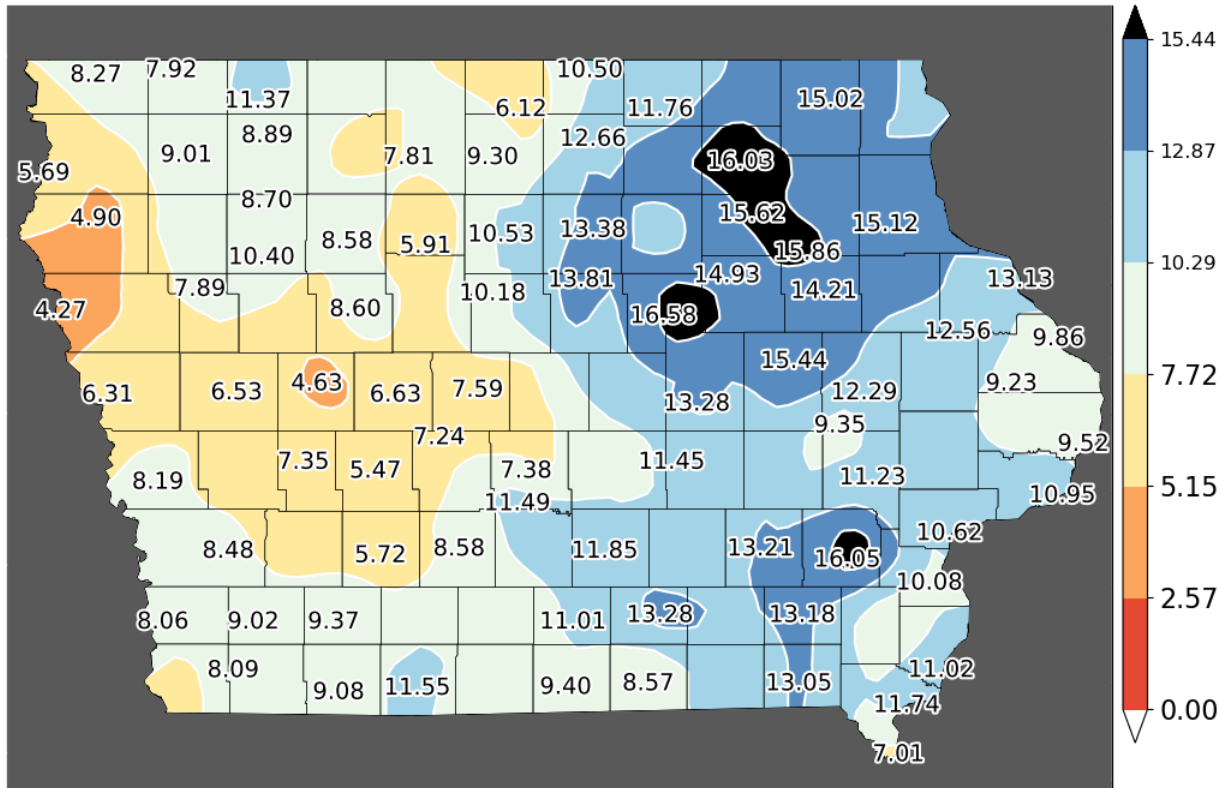

What have you been seeing this year?

20 Apr 2020 - 29 Jun 2020 Precipitation Total [inch]

Iowa Environmental Mesonet :: generated 29 June 2020 02:35 PM
Generated at 29 Jun 2020 2:35 PM CDT in 3.85s

data units :: inch
IEM Autoplot App #97