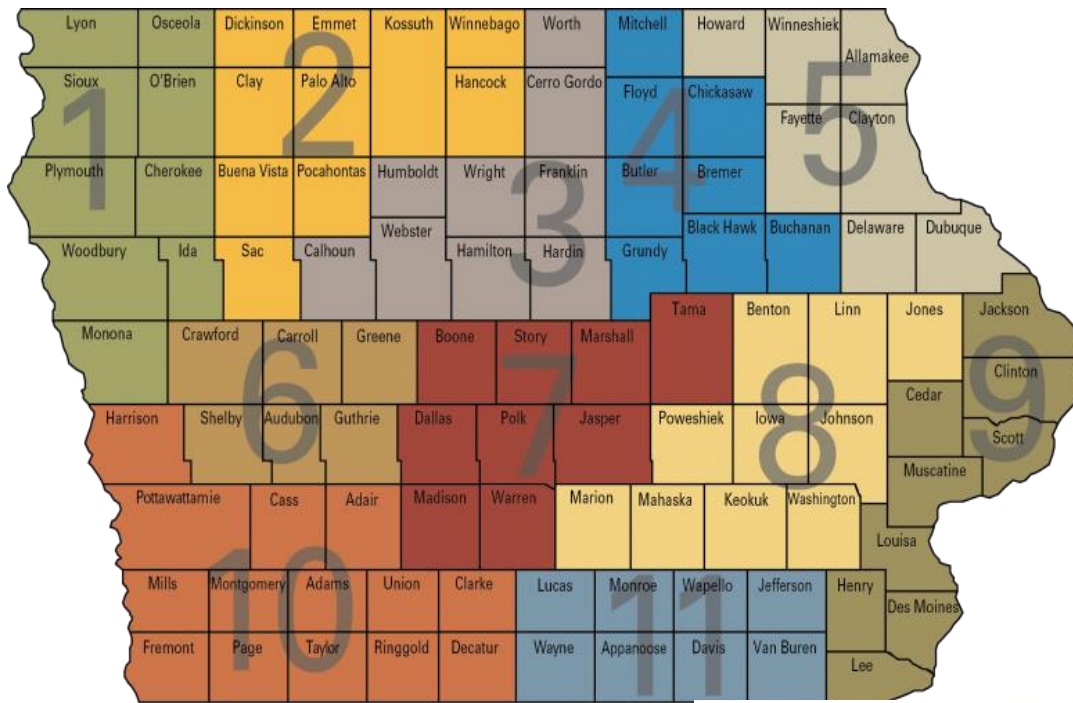

3
Angie Rieck-Hinz
Wright County office
210 1st Street SW
Clarion, IA 50525
Office (515) 532-3453
Mobile (515) 231-2830
amriec@iastate.edu
@nciacrops