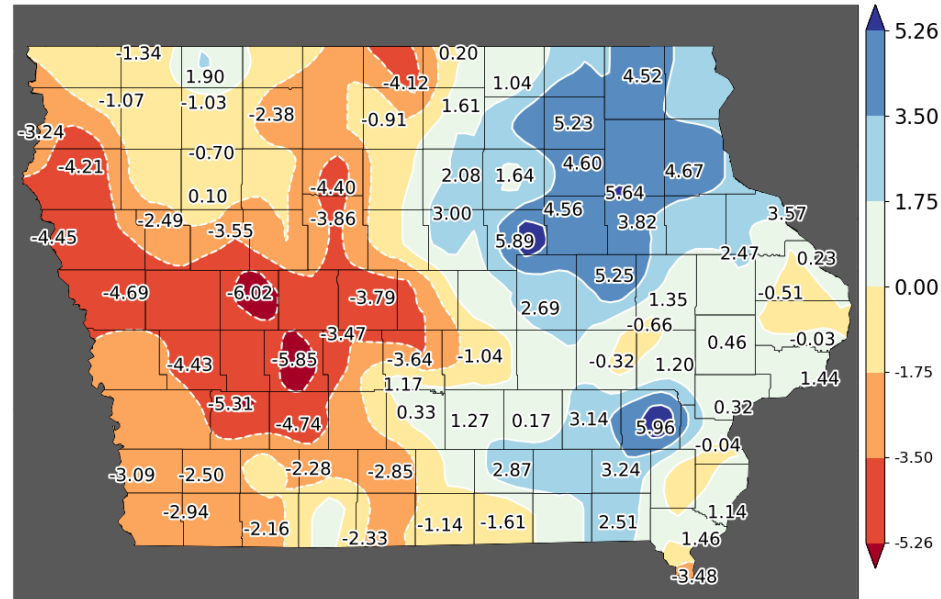

20 Apr 2020 - 29 Jun 2020 Precipitation Departure [inch]

Iowa Environmental Mesonet :: generated 29 June 2020 02:44 PM
Generated at 29 Jun 2020 2:44 PM CDT in 3.32s

data units :: inch
IEM Autoplot App #97