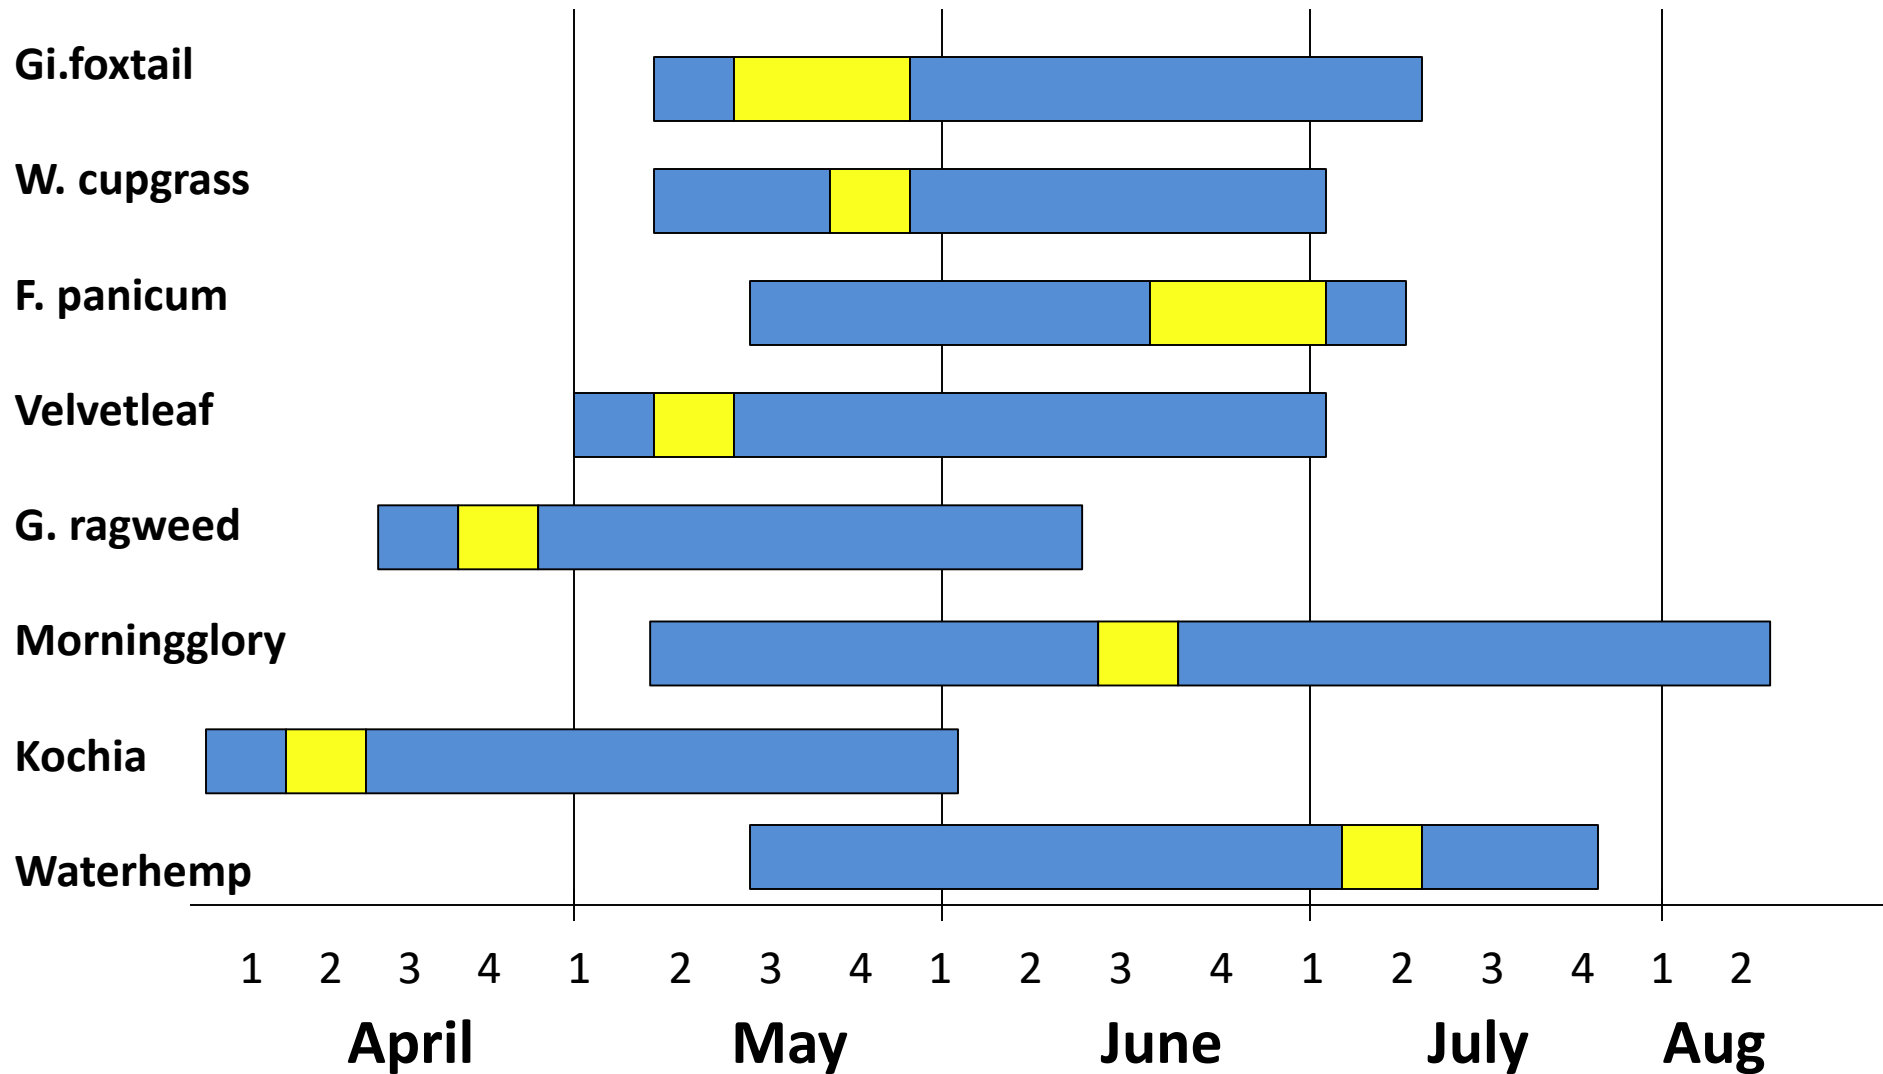

Editing 1 observation:

Details

We're pretty sure this is in the genus:

Geraniums and Cranesbills
Genus Geranium
[View](#)

Des

Here are our top species suggestions:

Carolina Crane's-Bill
Geranium carolinianum
[Visually Similar](#)
[View](#)

Loc

Cut-leaved Crane's-Bill
Geranium dissectum
[Visually Similar](#)
[View](#)
 Ca

 Ta

 Pr

 Fi

Small-flowered Crane's-Bill
Geranium pusillum
[Visually Similar](#)
[View](#)

Winecup Mallow
Callirhoe involucrata
[Visually Similar](#)
[View](#)

Weed Emergence Patterns.

Where to Start

Grass or Broadleaf

Identifying the mystery grass

Patch of weedy grass

Noticed red bases of stems

What do I do to ID it?

Grass morphology