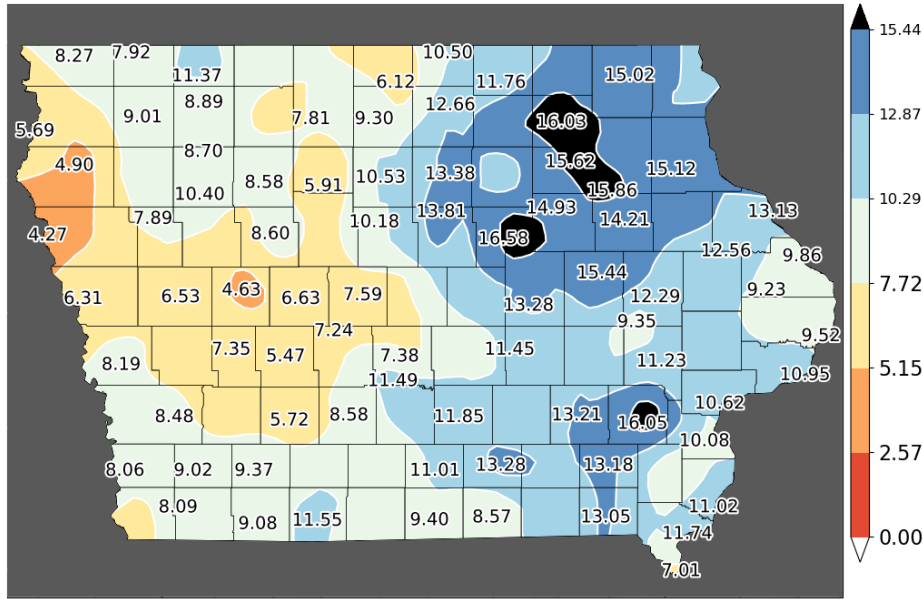

20 Apr 2020 - 29 Jun 2020 Precipitation Total [inch]

Iowa Environmental Mesonet :: generated 29 June 2020 02:35 PM
Generated at 29 Jun 2020 2:35 PM CDT in 3.85s

data units :: inch
IEM Autoplot App #97

2020 is compared with 1951-2019 Climatology to compute departures